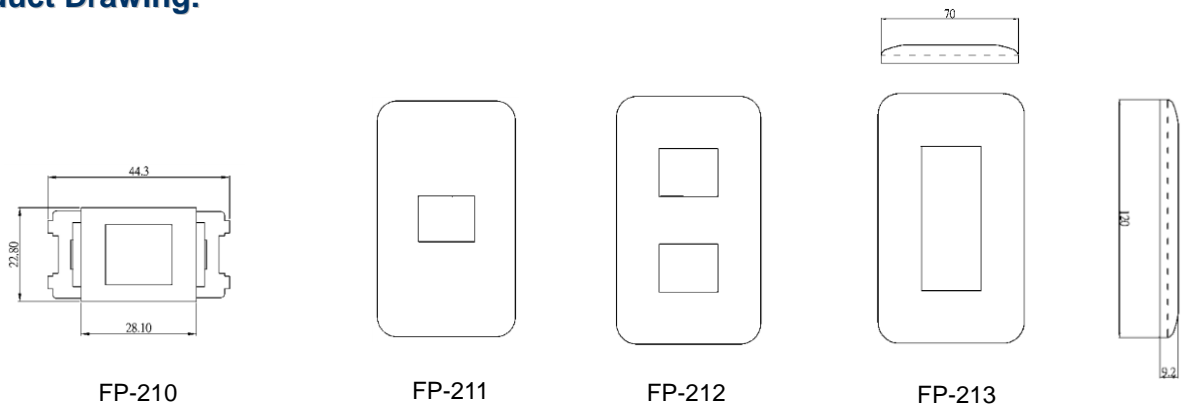

Infini^{te}™

Faceplate (Japan Type)

Features:

- Infini^{te} Faceplate is designed to accept keystone jack
- Keystone adaptor applicable for CAT 5E and CAT 6 UTP Keystone jack
- Available in 1, 2 and 3 port versions for design flexibility
- Polished surface and smooth edge appearance
- Cover designed to hide screws and holes
- Easy to install
- Material: Flame Retardant ABS UL94-V0

Product Drawing:

Ordering Information:

Order no.	Description
FP-210	Keystone Adaptor
IN5E-411-WH	CAT 5E UTP Shuttered RJ-45 Keystone Jack, White Color
IN6-411-WH	CAT 6 UTP Shuttered RJ-45 Keystone Jack, White Color
FP-211	Faceplate 1 Port, Japan Type
FP-212	Faceplate 2 Port, Japan Type
FP-213	Faceplate 3 Port, Japan Type