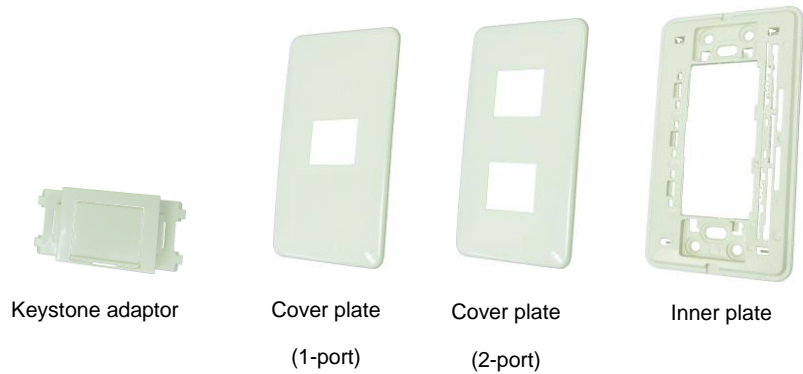

Infini^{te}™

Faceplate (Japan Type)

Features:

- Infini^{te} Faceplate is designed to accept keystone jack
- Keystone adaptor applicable for CAT 5E and CAT 6 UTP Keystone jack
- Available in 1, 2 and 3 port versions for design flexibility
- Polished surface and smooth edge appearance
- Cover designed to hide screws and holes
- Easy to install
- Material: Flame Retardant ABS UL94-V0

Product Drawing:

Ordering Information:

Order no.	Description
FP-210	Keystone Adaptor
IN5E-411-WH	CAT 5E UTP Shuttered RJ-45 Keystone Jack, White Color
IN6-411-WH	CAT 6 UTP Shuttered RJ-45 Keystone Jack, White Color
FP-211	Faceplate 1 Port, Japan Type
FP-212	Faceplate 2 Port, Japan Type
FP-213	Faceplate 3 Port, Japan Type