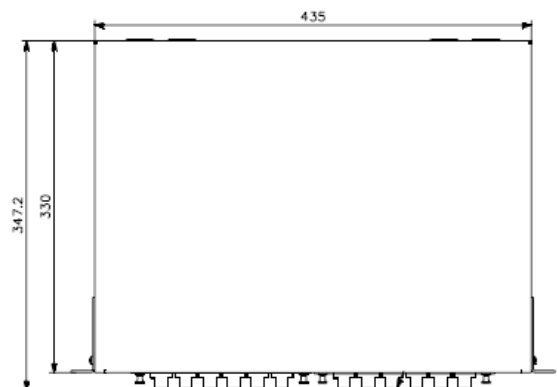

1U patch panel

2U patch panel

Applications:

- Data center application
- School campus application
- Local area network
- Telecommunications system
- FTTX, GPON, NGN application

Dimension:

288F

Infinite™ Fiber

Ordering Information:

Item	Description	** Dimension (mm) (W x D x H)	** Rack Unit	No of Adapter plate
INF2505-1U	6-24 Port 1U Sliding Patch Panel (unloaded)	482 x 330 x 43.5	1	2
INF2505-2U	24-96 Port 2U Sliding Patch Panel (unloaded)	482 x 330 x 87.5	2	4
INF2505-3U	36-144 Port 3U Sliding Patch Panel (unloaded)	482 x 330 x 132	3	6
INF2505-4U	48-192 Port 4U Sliding Patch Panel (unloaded)	482 x 330 x 175.5	4	8
INF2505-6U	72-288 Port 6U Sliding Patch Panel (unloaded)	482 x 330 x 263.5	6	12
INF2505-8U	96-384 Port 8U Sliding Patch Panel (unloaded)	482 x 330 x 350	8	16