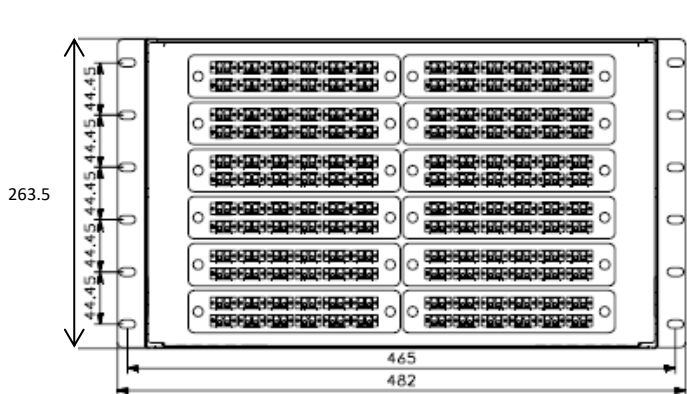

Infiniṭē™ Fiber

High Density Rack Mount Sliding Patch Panel

Features:

- High density compact design
- Standard 19" rack mount sliding patch panel
- For storing and terminating fiber cables
- Sliding drawer design for easy access
- Fiber capacity up to 288 ports
- High quality electrostatic spray steel material
- Accommodate Infinite fiber adapters and splice trays (included)
- Black and Grey Colors are available
- Custom design and configuration are available upon request

1U patch panel

2U patch panel

Applications:

- Data center application
- School campus application
- Local area network
- Telecommunications system
- FTTX, GPON, NGN application

Dimension:

288F

Infinite™ Fiber

Ordering Information:

Item	Description	** Dimension (mm) (W x D x H)	** Rack Unit	No of Adapter plate
INF2505-1U	6-24 Port 1U Sliding Patch Panel (unloaded)	482 x 330 x 43.5	1	2
INF2505-2U	24-96 Port 2U Sliding Patch Panel (unloaded)	482 x 330 x 87.5	2	4
INF2505-3U	36-144 Port 3U Sliding Patch Panel (unloaded)	482 x 330 x 132	3	6
INF2505-4U	48-192 Port 4U Sliding Patch Panel (unloaded)	482 x 330 x 175.5	4	8
INF2505-6U	72-288 Port 6U Sliding Patch Panel (unloaded)	482 x 330 x 263.5	6	12
INF2505-8U	96-384 Port 8U Sliding Patch Panel (unloaded)	482 x 330 x 350	8	16

(**Remark: Size can be modified upon request)

Part number of Adapter Plate	Description	Example
INFF501 – LS012	LC SM 12-port Adapter Plate	
INFF501 – LS024	LC SM 24-port Adapter Plate	
INFF501 – SS006	SC SM 6-port Adapter Plate	
INFF501 – SS012	SC SM 12-port Adapter Plate	
INFF501 – TS012	ST SM 12-port Adapter Plate	
INFF501 – FS012	FC SM 12-port Adapter Plate	