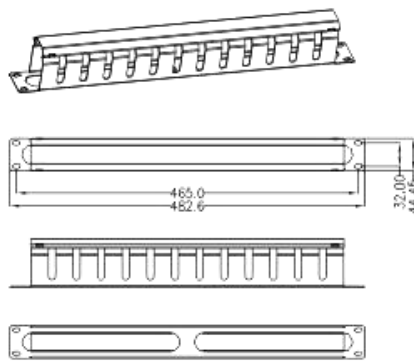

InfiniṭēTM

Cable Management Panel

Features:

- Infiniṭē Cable Management Panel provides an organized format for cabling system maintenance
- Standard 1U 19" rack mount
- Available in various ring sizes for different cable densities
- Flexible rings for cable management easily
- Rounded edges to prevent damage to patch cords
- Metal and plastic panels are available
- Metal material: Power coating, carbon steel
Plastic material: Flame Retardant ABS UL94V-0

CMP-001

CMP-002

CMP-003

Ordering Information:

Order no.	Description
CMP-001	Cable Management Panel 1U, Plastic
CMP-002	Cable Management Panel 1U, Metal
CMP-003	Cable Management Panel 1U, Metal, D-rings

* Infiniṭē Cable System reserves the right to modify products and specifications without prior notice.