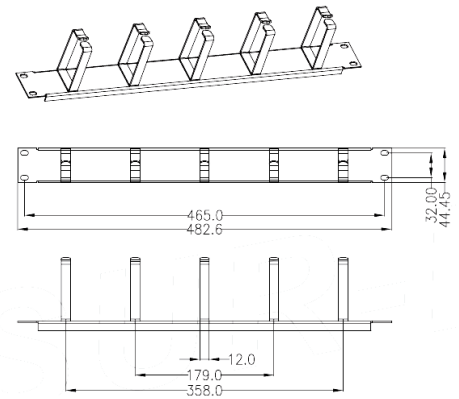

InfiniṭēTM

Cable Management Panel

Features:

- Infiniṭē Cable Management Panel provides an organized format for cabling system maintenance
- Standard 1U 19" rack mount
- Available in various ring sizes for different cable densities
- Flexible rings for cable management easily
- Rounded edges to prevent damage to patch cords
- Metal and plastic panels are available
- Metal material: Power coating, carbon steel
Plastic material: Flame Retardant ABS UL94V-0

CMP-001

CMP-002

CMP-003

Ordering Information:

Order no.	Description
CMP-001	Cable Management Panel 1U, Plastic
CMP-002	Cable Management Panel 1U, Metal
CMP-003	Cable Management Panel 1U, Metal, D-rings

* Infiniṭē Cable System reserves the right to modify products and specifications without prior notice.