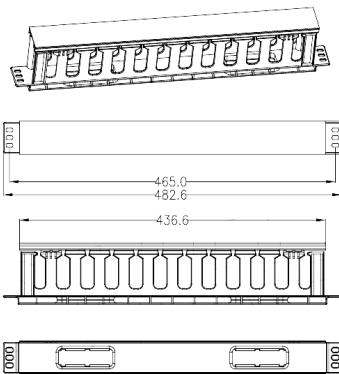

InfiniṭēTM

Cable Management Panel

Features:

- Infiniṭē Cable Management Panel provides an organized format for cabling system maintenance
- Standard 1U 19" rack mount
- Available in various ring sizes for different cable densities
- Flexible rings for cable management easily
- Rounded edges to prevent damage to patch cords
- Metal and plastic panels are available
- Metal material: Power coating, carbon steel
Plastic material: Flame Retardant ABS UL94V-0

CMP-001

CMP-002

CMP-003

Ordering Information:

Order no.	Description
CMP-001	Cable Management Panel 1U, Plastic
CMP-002	Cable Management Panel 1U, Metal
CMP-003	Cable Management Panel 1U, Metal, D-rings

* Infiniṭē Cable System reserves the right to modify products and specifications without prior notice.