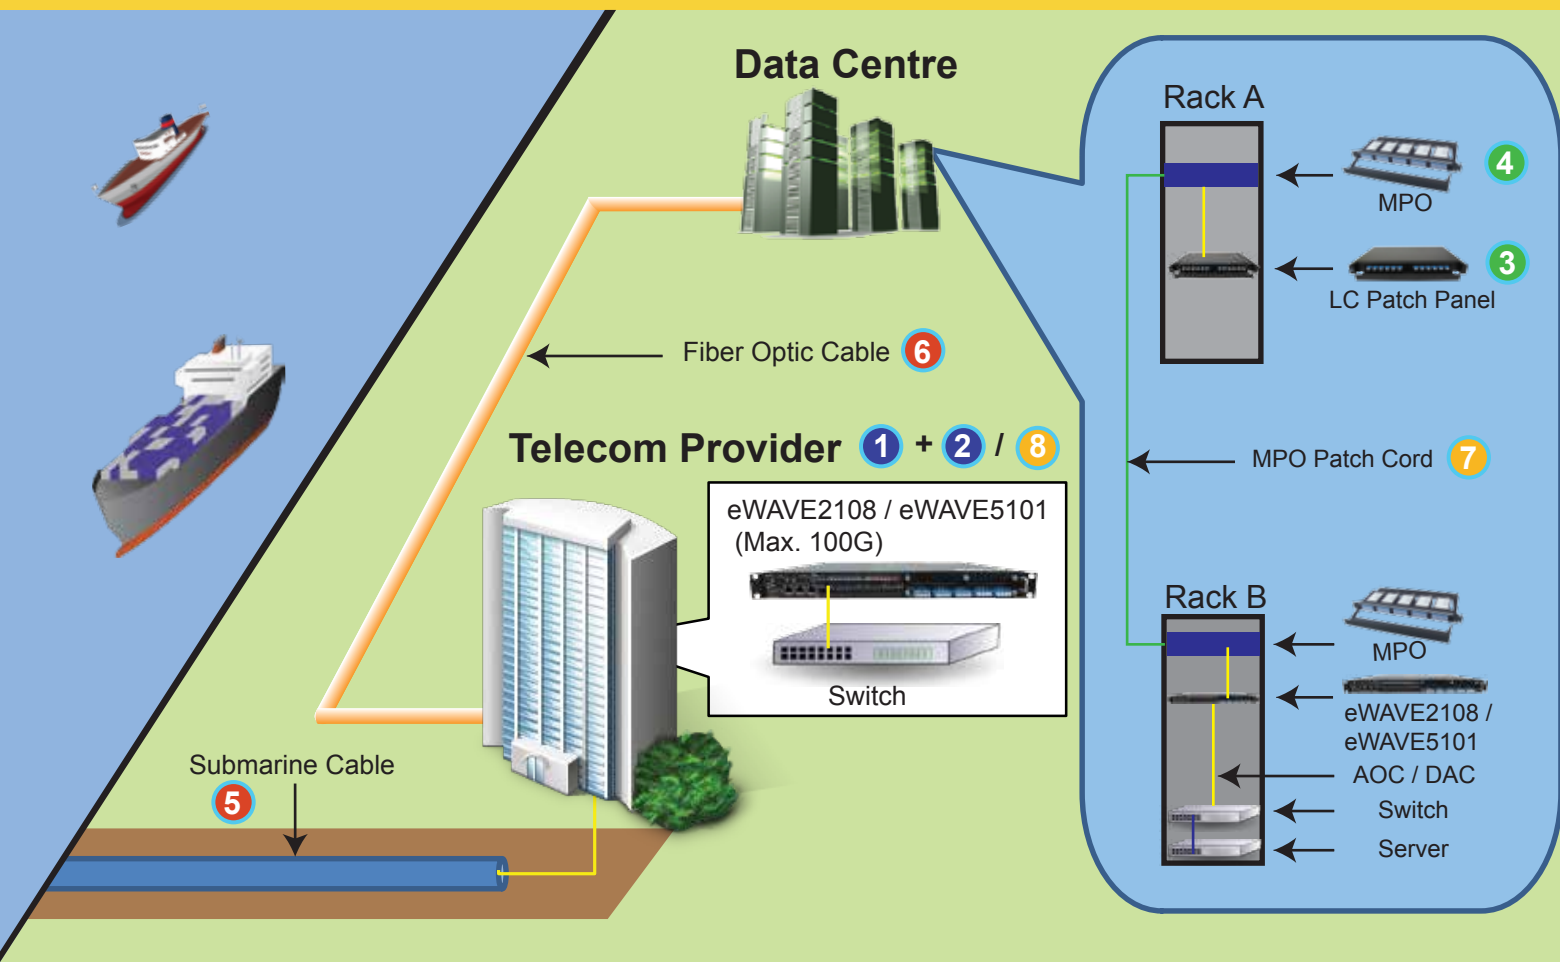

Application - Data Centre Configuration Diagram

Product

Equipment

1

eWAVE2108 / eWAVE5101

2

SFP+

Patch Panel

3

LC Patch Panel

4

MPO

Cable

5

Submarine Cable

6